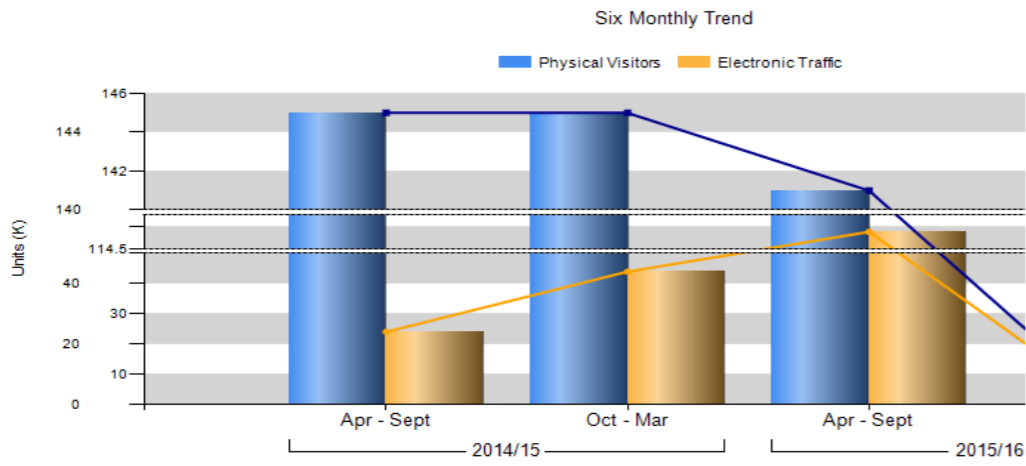

Six Monthly Visitor number/Electronic Traffic Comparison April - Sept. - Culture Heritage & Libraries

Artizan Street Library & Community Centre

Guildhall Library

Barbican Library

Keats House

City Business Library