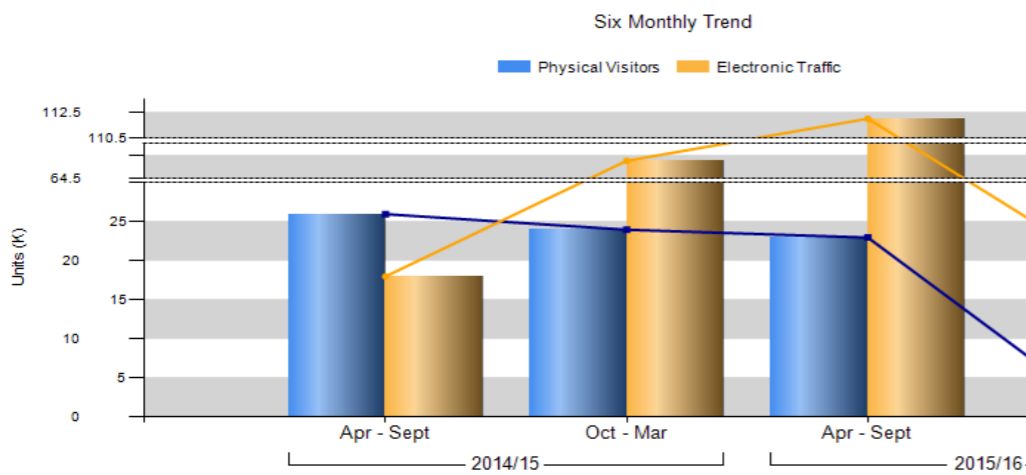

Six Monthly Visitor number/Electronic Traffic Comparison April - Sept. - Culture Heritage & Libraries

Artizan Street Library & Community Centre

Guildhall Library

Barbican Library

Keats House

City Business Library