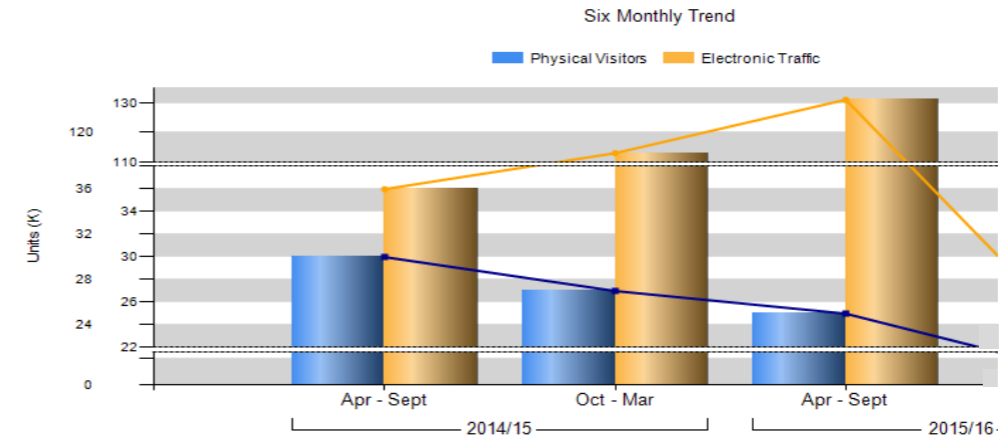

Six Monthly Visitor number/Electronic Traffic Comparison April - Sept. - Culture Heritage & Libraries

Artizan Street Library & Community Centre

Guildhall Library

Barbican Library

Keats House

City Business Library