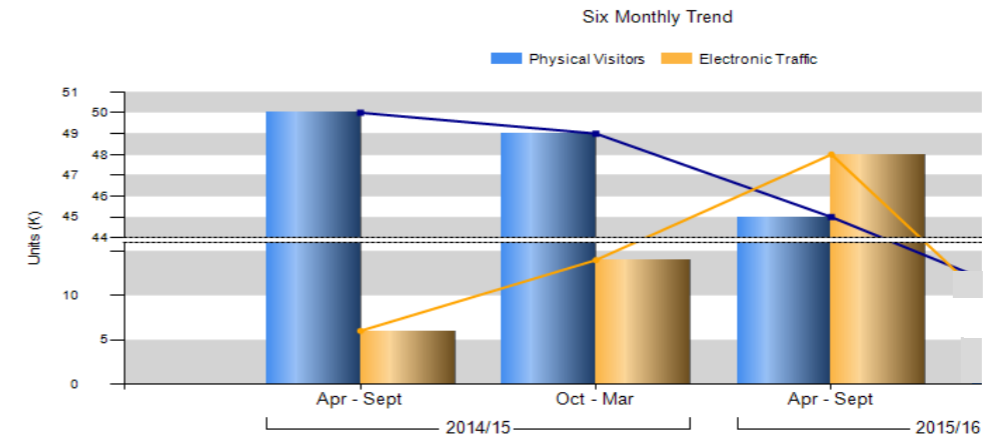

Shoe Lane Library