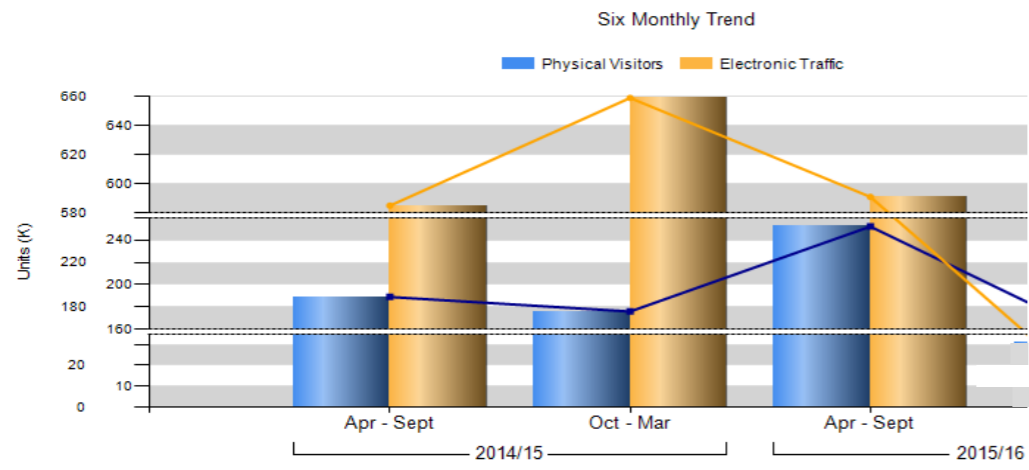

City Information Centre