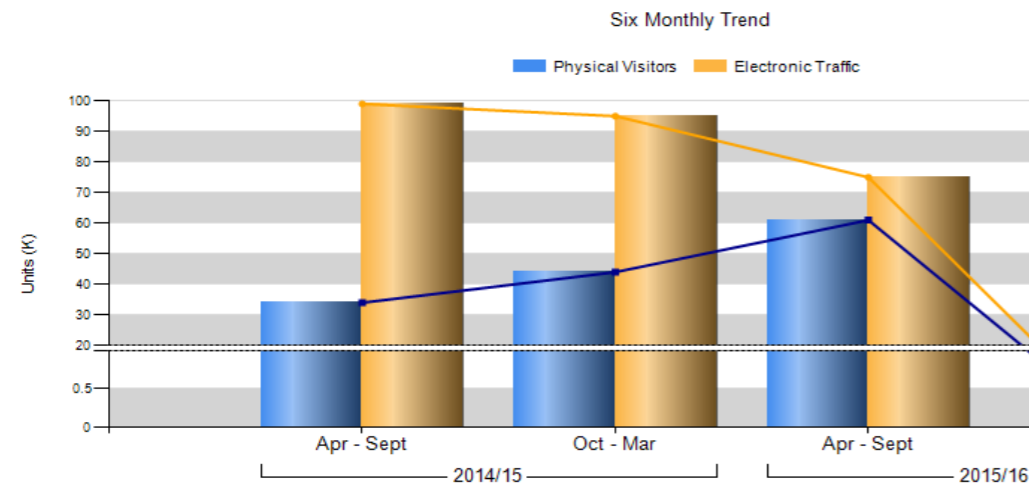

Guildhall Art Gallery