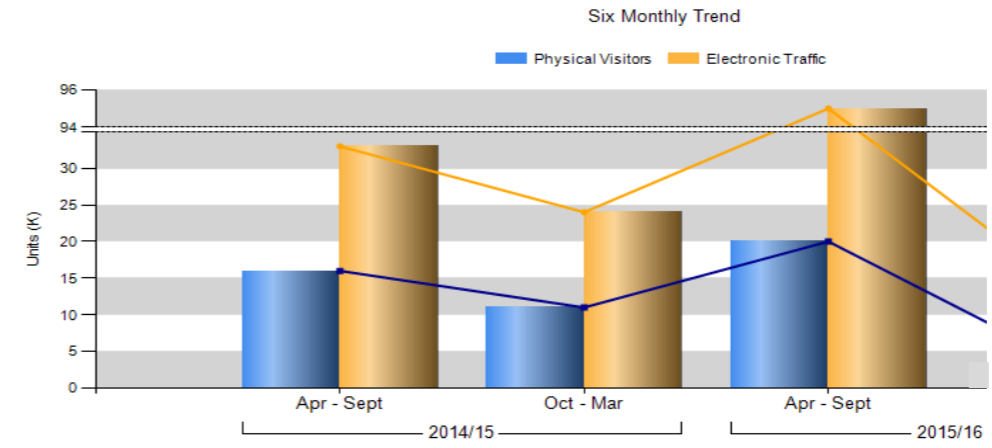

Six Monthly Visitor number/Electronic Traffic Comparison April - Sept. - Culture Heritage & Libraries

Artizan Street Library & Community Centre

Guildhall Library

Barbican Library

Keats House

City Business Library