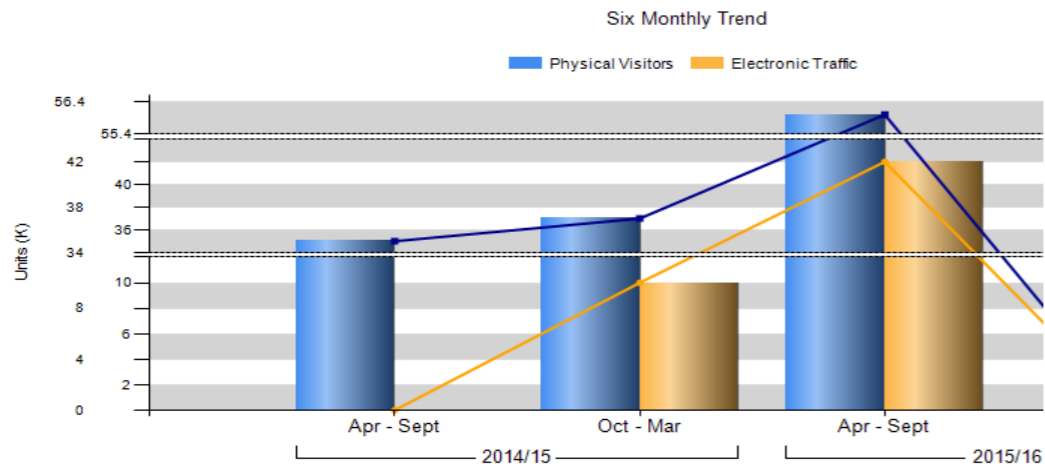

Six Monthly Visitor number/Electronic Traffic Comparison April - Sept. - Culture Heritage & Libraries

Artizan Street Library & Community Centre

Guildhall Library

Barbican Library

Keats House

City Business Library